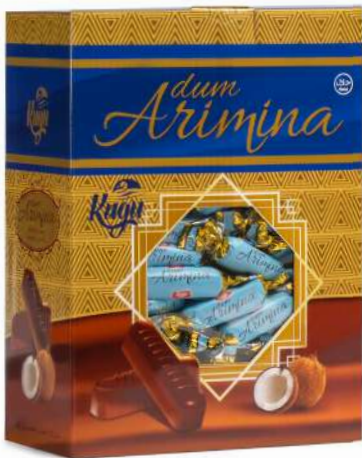

Take your taste buds on a delicious journey!

*adum
Arimina*

Cream Filled Compound Chocolate

Flavour | Code

Caramel	K1001
Hazelnut	K1002
Coconut	K1003
Strawberry	K1004
Hazelnut	K1005

Carton : 2000g x 6 Pcs.